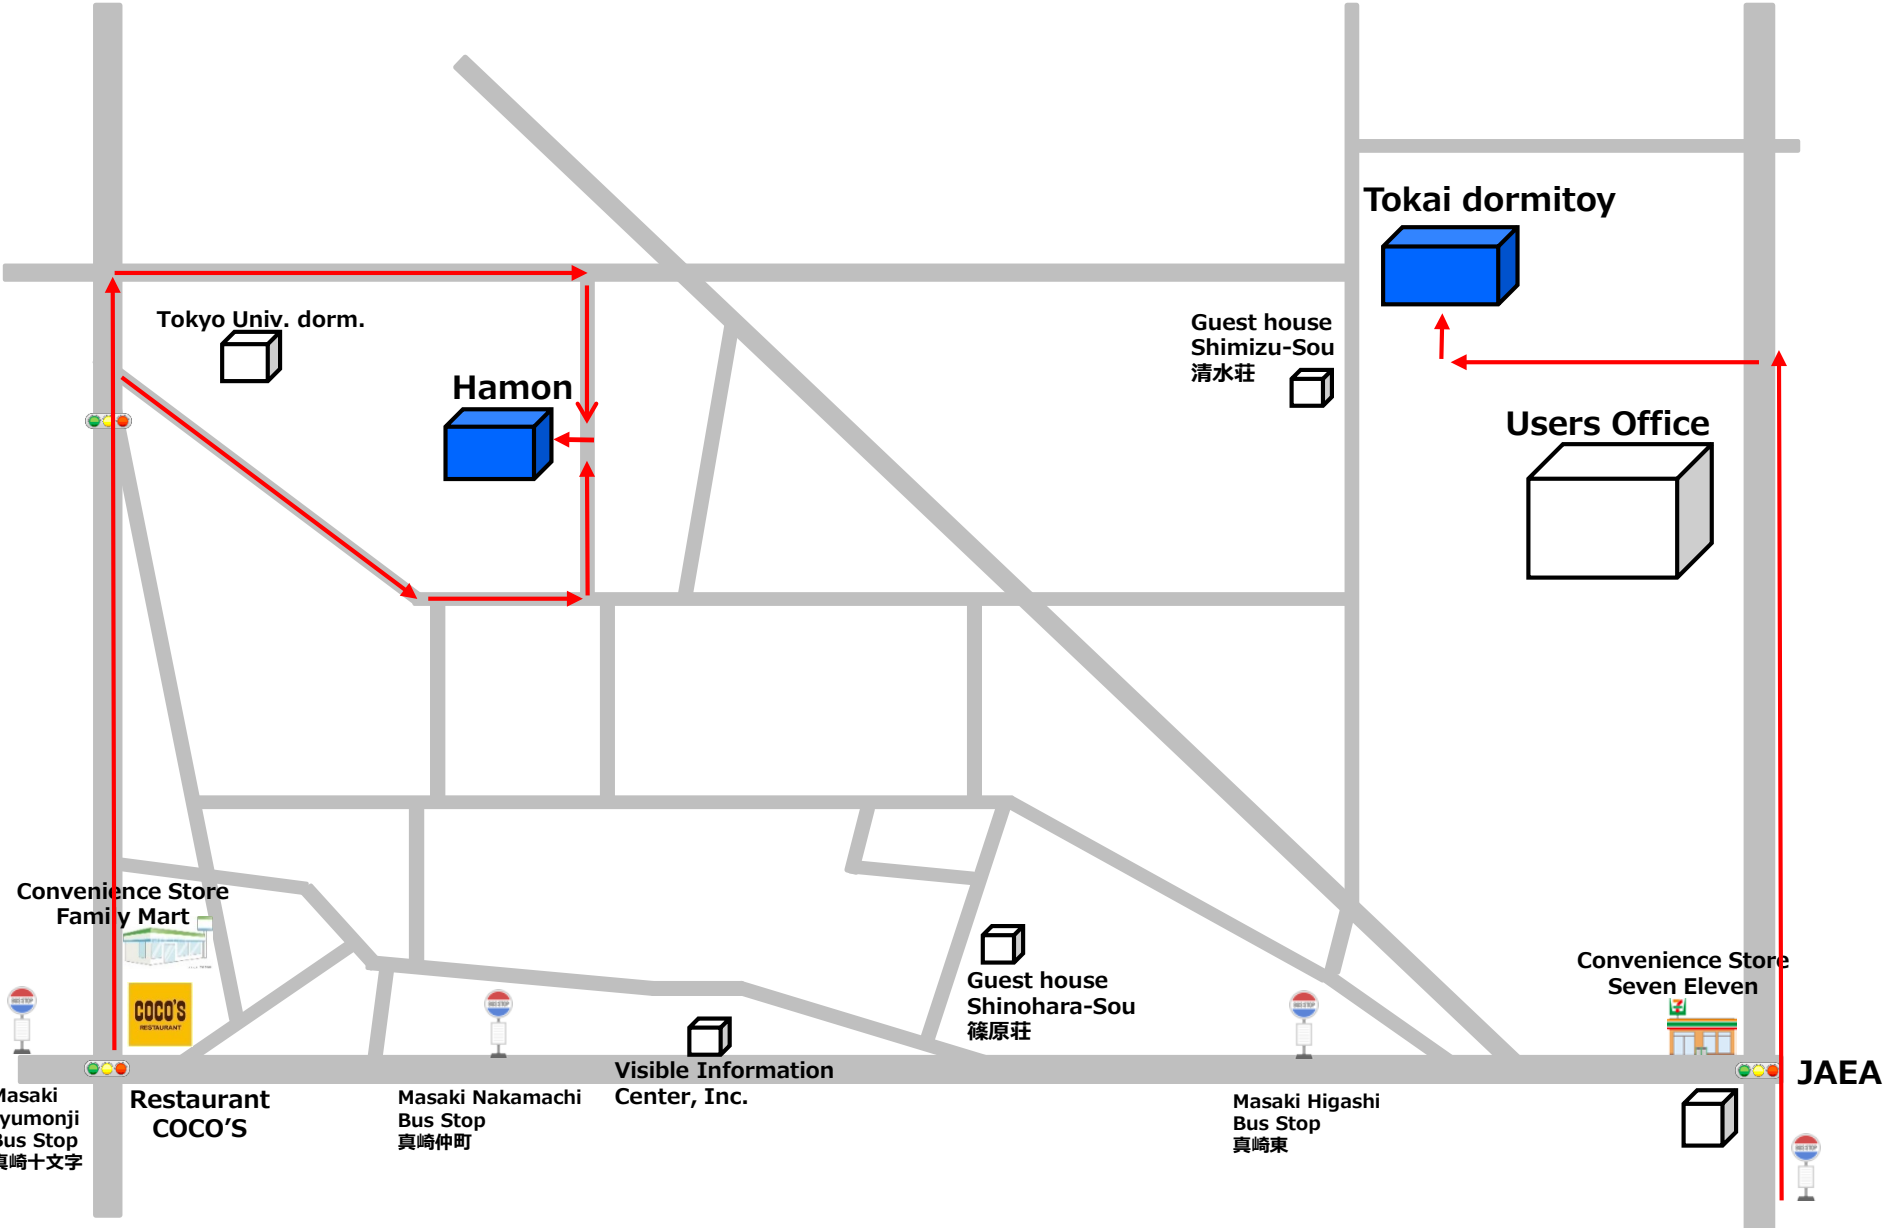

Map (From Tokai Station to Tokai Dormitory / Hamon)

Enlarged View

Hamon, Neutron Science Laboratory Institute for Solid State Physics, the University of Tokyo

【波紋施設、 東京大学物性研究所 中性子科学研究施設】

General Information

Address	106-1 Shirakata, Tokai-mura, Naka-gun, Ibaraki Tel.: 029-287-8900
Room facilities	Single bed, bathroom, desk and chair, television, air conditioner, a bath towel, a face towel, Yukata robe, slippers, hair dryer, shampoo and conditioner, Wireless and Wired LAN available in all rooms

----- How to get to Hamon from JR Tokai station -----

<By Taxi>

- Take a taxi from Tokai Station East Exit, and get off at Hamon.
- around 1,500yen/way by cash

<By Bus>

- Get on at Tokai Station East Exit (Bus stop No.2)
 - Get off at the 5th stop, Masaki Jyumonji.(= in front of Tohkai Sports)
 - 200yen/way by cash
- The way to the Hamon, please refer to the enlarged view.