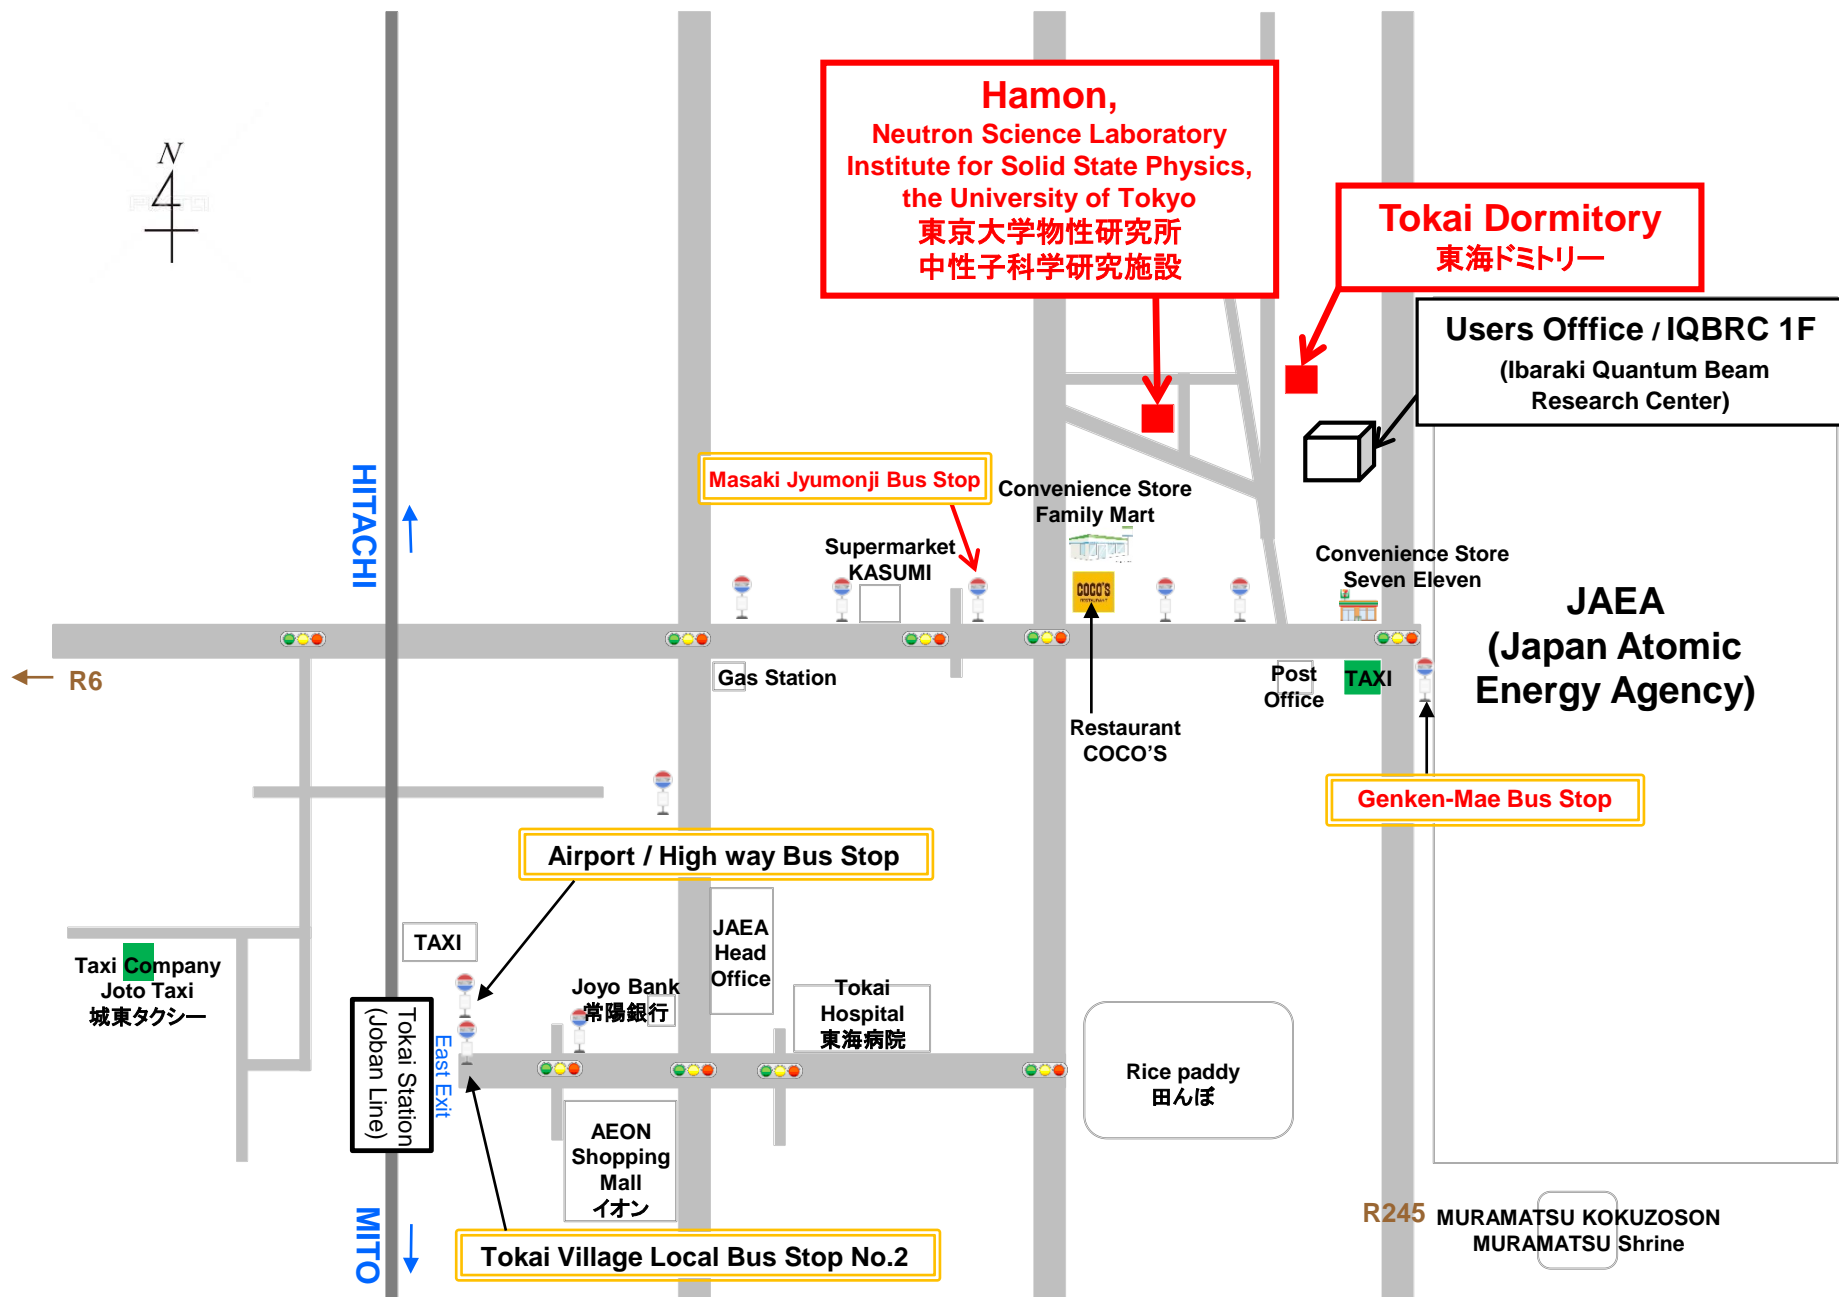

Map (From Tokai Station to Tokai Dormitory / Hamon)

Enlarged View

Hamon, Neutron Science Laboratory Institute for Solid State Physics, the University of Tokyo

【波紋施設、 東京大学物性研究所 中性子科学研究施設】

General Information

Address	106-1 Shirakata, Tokai-mura, Naka-gun, Ibaraki Tel.: 029-287-8900
Room facilities	Single bed, bathroom, desk and chair, television, air conditioner, a bath towel, a face towel, Yukata robe, slippers, hair dryer, shampoo and conditioner, Wireless and Wired LAN available in all rooms

----- How to get to Hamon from JR Tokai station -----

<By Taxi>

- Take a taxi from Tokai Station East Exit, and get off at Hamon.
- around 1,500yen/way by cash

<By Bus>

- Get on at Tokai Station East Exit (Bus stop No.2)
 - Get off at the 5th stop, Masaki Jyumonji.(= in front of Tohkai Sports)
 - 200yen/way by cash
- The way to the Hamon, please refer to the enlarged view.

(*)Not running on Saturday, Sunday, National Holidays