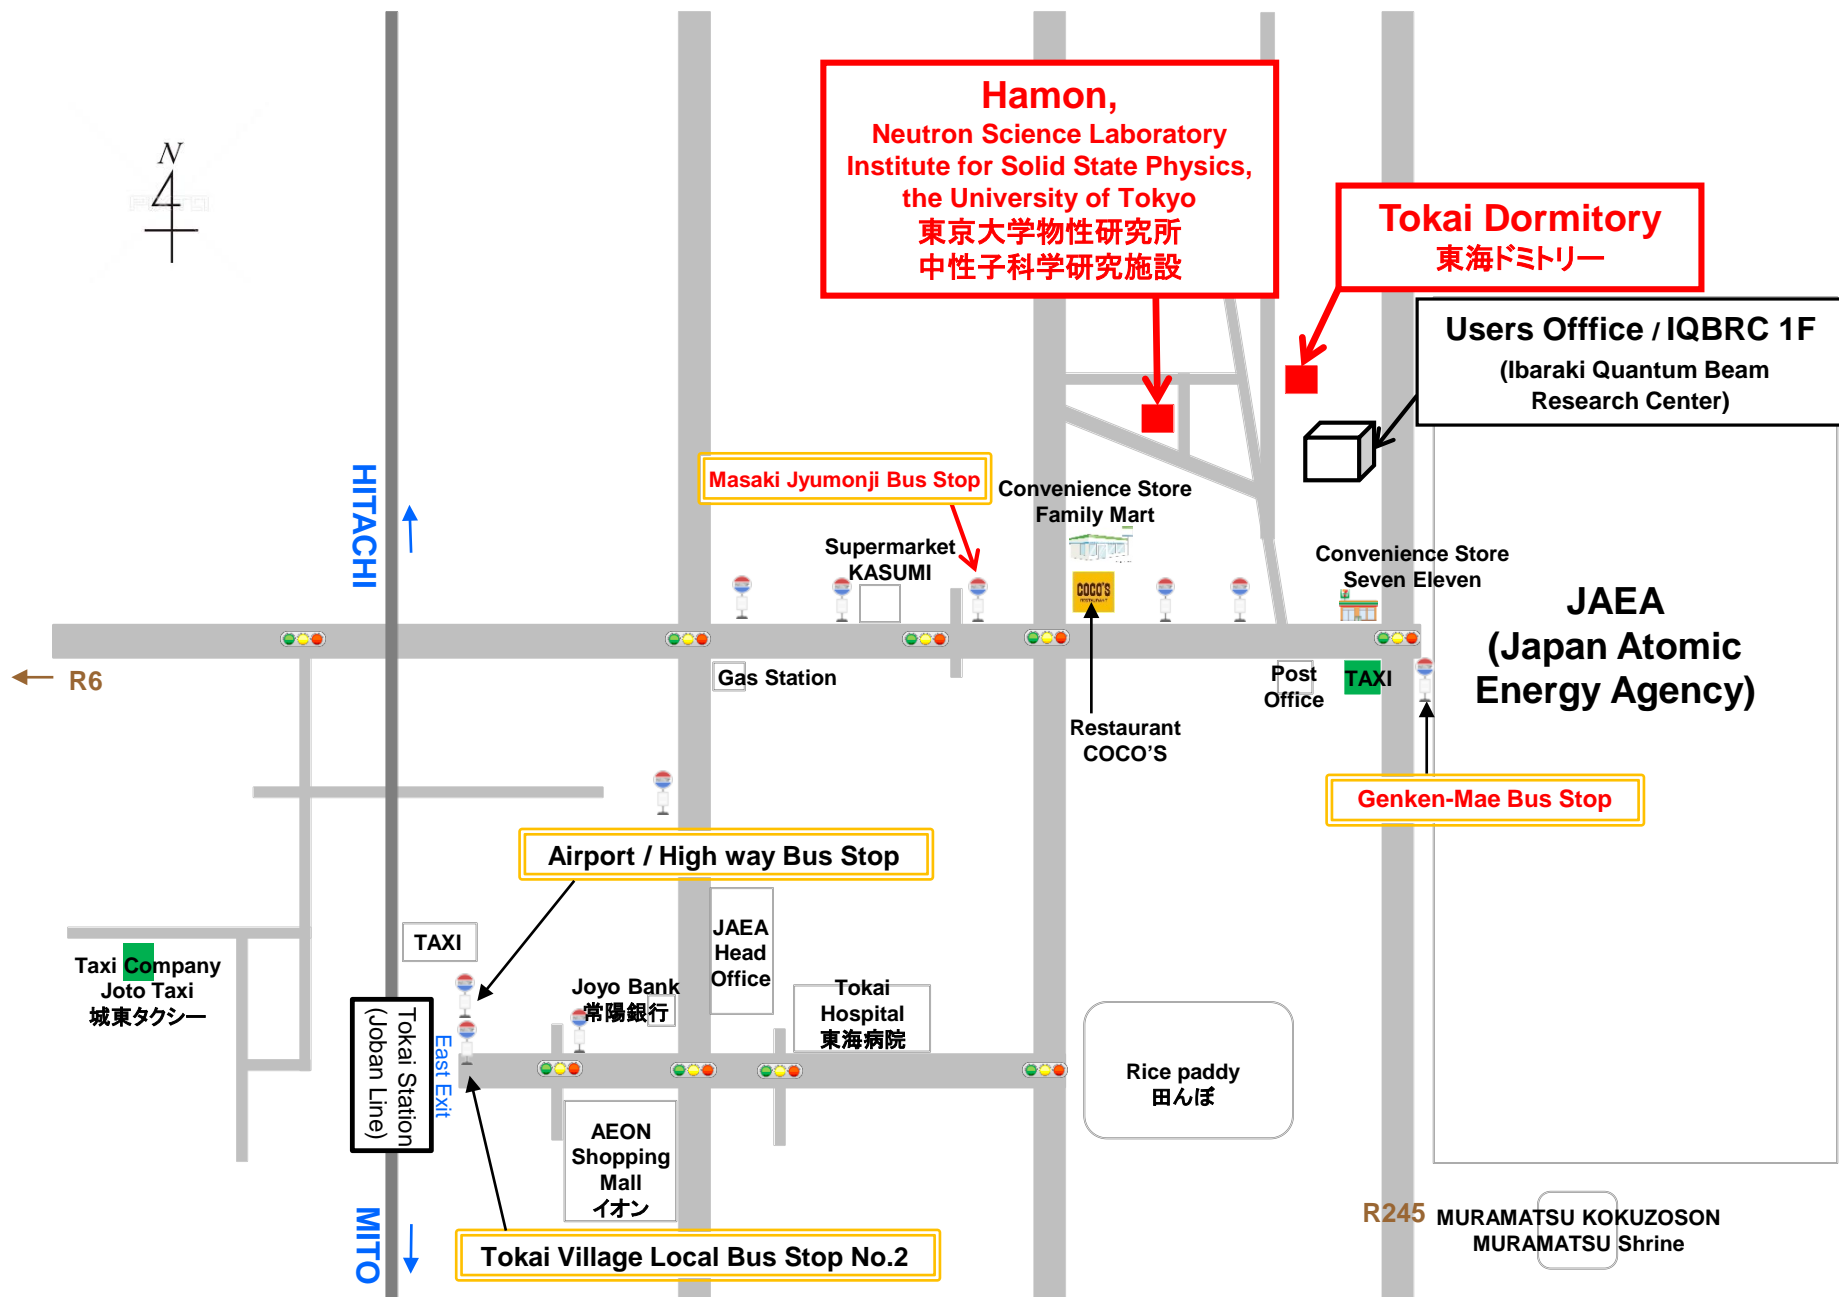

# Map (From Tokai Station to Tokai Dormitory / Hamon)

## General Information

Address	106-1 Shirakata, Tokai-mura, Naka-gun, Ibaraki Tel.: 029-287-8900
Room facilities	Single bed, bathroom, desk and chair, television, air conditioner, a bath towel, a face towel, Yukata robe, slippers, hair dryer, shampoo and conditioner, Wireless and Wired LAN available in all rooms

### <By Taxi>

- Take a taxi from Tokai Station East Exit, and get off at Hamon.
- around 1,500yen/way by cash

### <By Bus>

- Get on at Tokai Station East Exit (Bus stop No.2)
  - Get off at the 5th stop, Masaki Jyumonji.(= in front of Tohkai Sports)
  - 200yen/way by cash
- The way to the Hamon, please refer to the enlarged view.